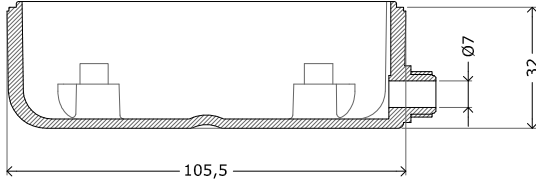

### SHIPPING

MASTER CARTON QUANTITY	18 pcs
PACKAGING	BOX 330x230x220mm

\* usable power only for brief period, do not use this power as operating temperature.  
\*\*\* IP grade is guaranteed only in the fully assembled product with accessories.

## accessories

	<b>COVER 850 bassa</b>
DIMENSIONS	Ø105,5x32mm
USABLE SPACE	-
MATERIAL	NYLON
COLOUR	BLACK
OPTIONS*	-

*the plastic cover limits the dissipation of heat increasing magnet temperature.  
30W PHC suggested with plastic cover.*

*\* contact us for different configurations available*

	<b>COVER 750-850 alta</b>
DIMENSIONS	Ø105,5x77mm
USABLE SPACE	55mm
MATERIAL	NYLON
COLOUR	BLACK
OPTIONS*	hole Ø12mm-16mm-20mm

*the plastic cover limits the dissipation of heat increasing magnet temperature.  
30W PHC suggested with plastic cover.*