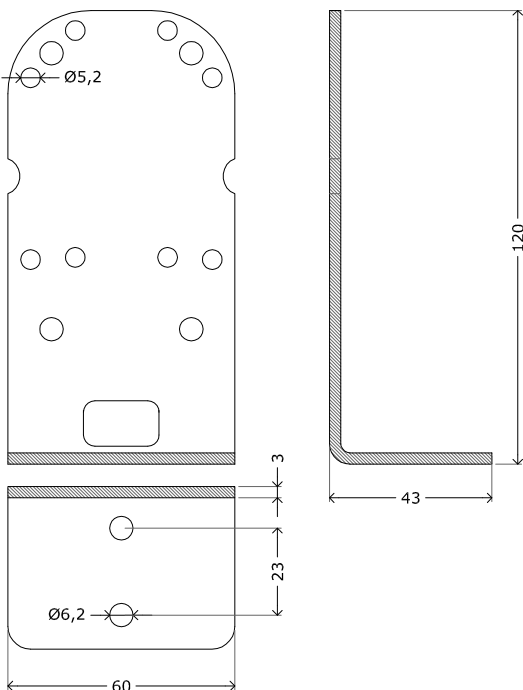

BRACKET L - only for AL cover
MATERIAL	IRON
COLOUR	BLACK

all data in mm 1:2 ORING, SCREWS FOR COVER AND BRACKET AVAILABLE.
CABLE GLANDS INCLUDED FOR COVER 850 bassa AND COVER 750 AL