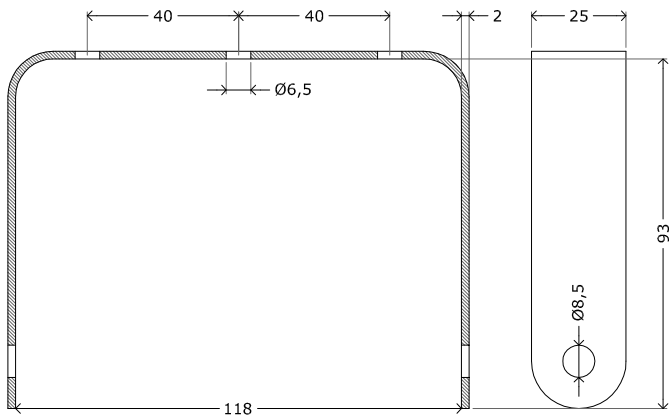

BRACKET 09
MATERIAL	ZINC IRON
COLOUR	-