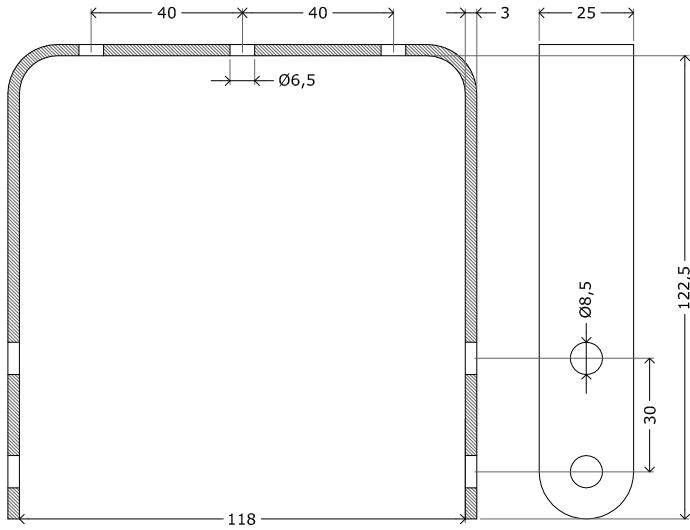

ISO 9001 CERTIFIED

TE750

accessories

	BRACKET 07
MATERIAL	ZINC IRON
COLOUR	-