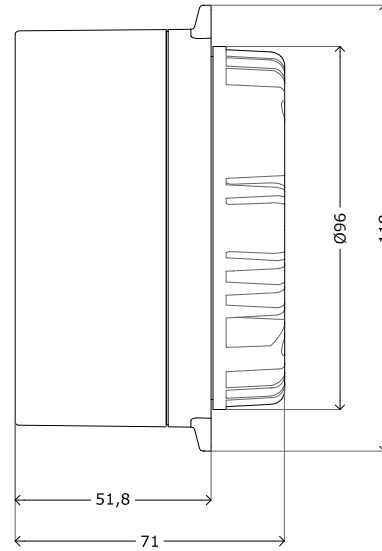

ISO 9001 CERTIFIED

TE750

neodymium horn speaker

all data in mm
1:2