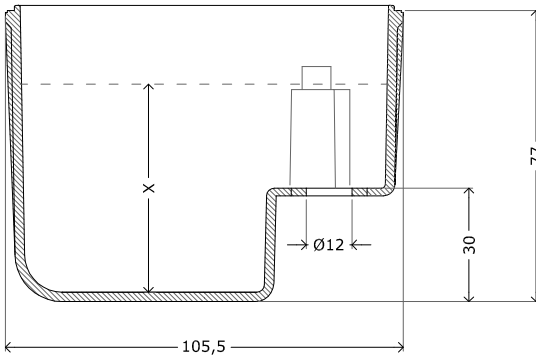

## accessories

	<b>COVER 850 bassa</b>
DIMENSIONS	Ø105,5x32mm
USABLE SPACE	-
MATERIAL	NYLON
COLOUR	BLACK
OPTIONS*	-

*the plastic cover limits the dissipation of heat increasing magnet temperature.  
30W PHC suggested with plastic cover.*

*\* contact us for different configurations available*

	<b>COVER 750-850 alta</b>
DIMENSIONS	Ø105,5x77mm
USABLE SPACE	55mm
MATERIAL	NYLON
COLOUR	BLACK
OPTIONS*	hole Ø12mm-16mm-20mm

*the plastic cover limits the dissipation of heat increasing magnet temperature.  
30W PHC suggested with plastic cover.*

*\* contact us for different configurations available*

	<b>COVER 750 AL</b>
DIMENSIONS	Ø105,5x35,5mm
USABLE SPACE	-
MATERIAL	ALUMINUM
COLOUR	BLACK
OPTIONS	-

all data in mm  
1:2

ORING, SCREWS FOR COVER AND BRACKET AVAILABLE.  
CABLE GLANDS INCLUDED FOR COVER 850 bassa AND COVER 750 AL