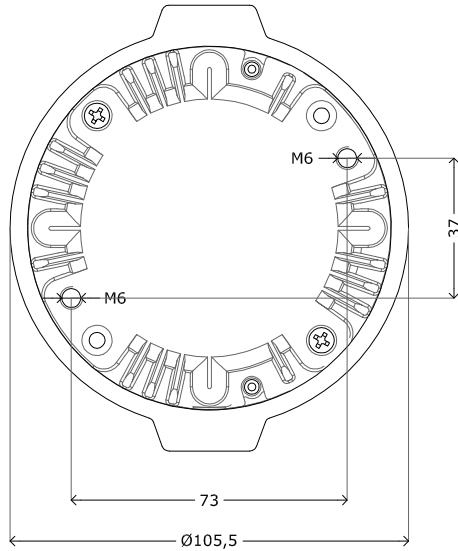

## neodymium horn speaker

all data in mm  
1:2

### SPECIFICATIONS

IMPEDANCE	4-8-16Ω
PHC (Power Handling Capacity)	50W
PEAK Power*	70W
SPL/1m/1w	105,5dB (1400Hz)
FREQUENCY RANGE	580-8000Hz

DIAPHRAGM MATERIAL	PHENOLIC
VOICE COIL DIMENSION	Ø51,55mm
MAGNET MATERIAL	NEODYMIUM
MAGNET SIZE	Ø58x6mm
CASING MATERIAL	NYLON
COLOUR	BLACK
NET WEIGHT	825g
DIMENSIONS	Ø105,5x118x71mm
IP RATING***	IP66

## accessories

	<b>COVER 850 bassa</b>
DIMENSIONS	Ø105,5x32mm
USABLE SPACE	-
MATERIAL	NYLON
COLOUR	BLACK
OPTIONS*	-

*the plastic cover limits the dissipation of heat increasing magnet temperature.  
30W PHC suggested with plastic cover.*

*\* contact us for different configurations available*

	<b>COVER 750-850 alta</b>
DIMENSIONS	Ø105,5x77mm
USABLE SPACE	55mm
MATERIAL	NYLON
COLOUR	BLACK
OPTIONS*	hole Ø12mm-16mm-20mm

*the plastic cover limits the dissipation of heat increasing magnet temperature.  
30W PHC suggested with plastic cover.*