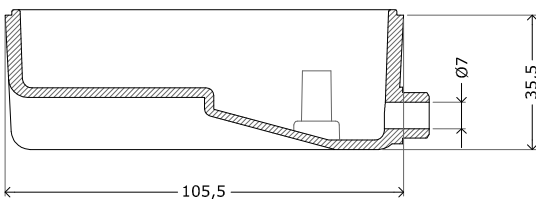

## accessories

	<b>COVER 850 bassa</b>
DIMENSIONS	Ø105,5x32mm
USABLE SPACE	-
MATERIAL	NYLON
COLOUR	BLACK
OPTIONS*	-

*the plastic cover limits the dissipation of heat increasing magnet temperature.  
30W PHC suggested with plastic cover.*

*\* contact us for different configurations available*

	<b>COVER 750-850 alta</b>
DIMENSIONS	Ø105,5x77mm
USABLE SPACE	55mm
MATERIAL	NYLON
COLOUR	BLACK
OPTIONS*	hole Ø12mm-16mm-20mm

*the plastic cover limits the dissipation of heat increasing magnet temperature.  
30W PHC suggested with plastic cover.*

*\* contact us for different configurations available*

	<b>COVER 750 AL</b>
DIMENSIONS	Ø105,5x35,5mm
USABLE SPACE	-
MATERIAL	ALUMINUM
COLOUR	BLACK
OPTIONS	-

all data in mm  
1:2

ORING, SCREWS FOR COVER AND BRACKET AVAILABLE.  
CABLE GLANDS INCLUDED FOR COVER 850 bassa AND COVER 750 AL