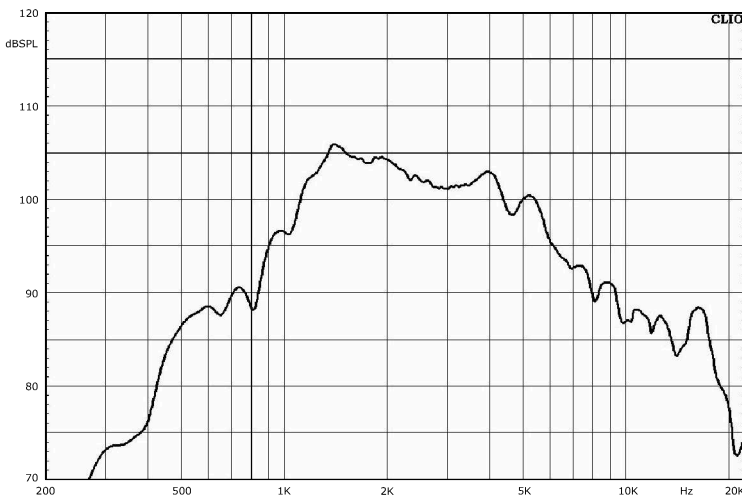

### SOUND PRESSURE LEVELS - 1m/1W

sample tested: 8Ω